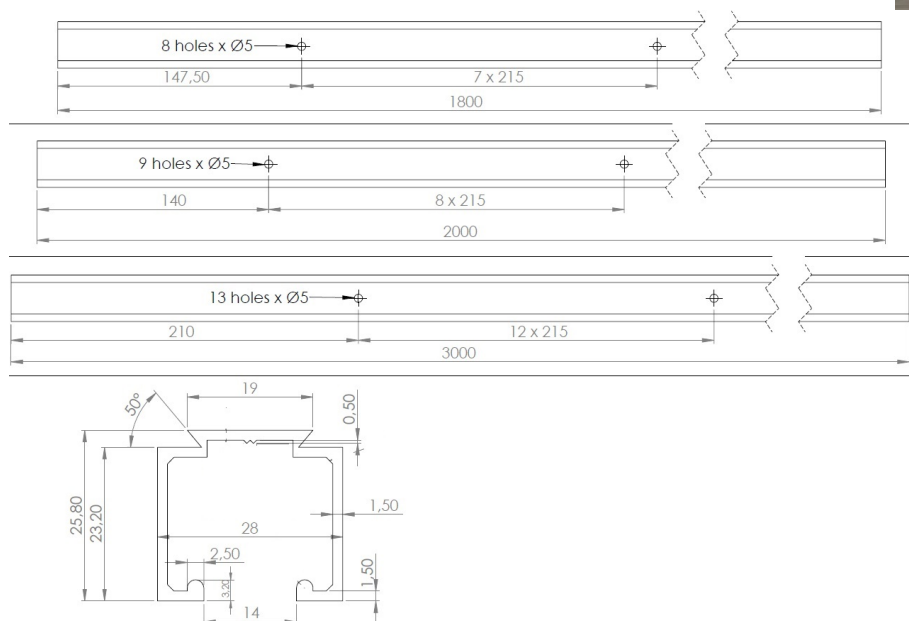

PRODUCT SHEET

Description:

Alu Profile-Milled, 28x25, 8x3000mm, F/Sliding System K1002, W/13 Screw Holes \varnothing 5mm

Item number:

28.25.212-1

Units	Box	Carton	HS Code	Barcode
Pcs.	1	20	7604299090	
				5704866104708